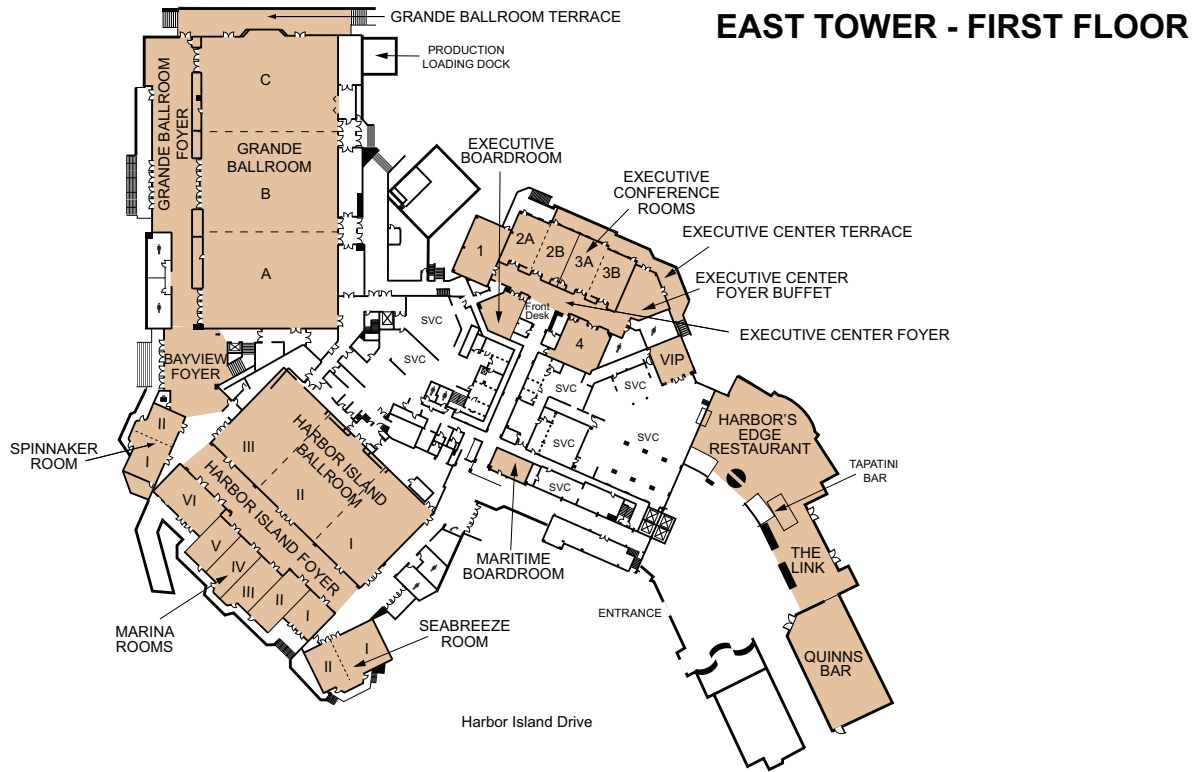

WEST TOWER - FIRST FLOOR

Sheraton San Diego Hotel & Marina

1380 Harbor Island Drive • San Diego, California 92101 • United States
Phone (619) 291-2900