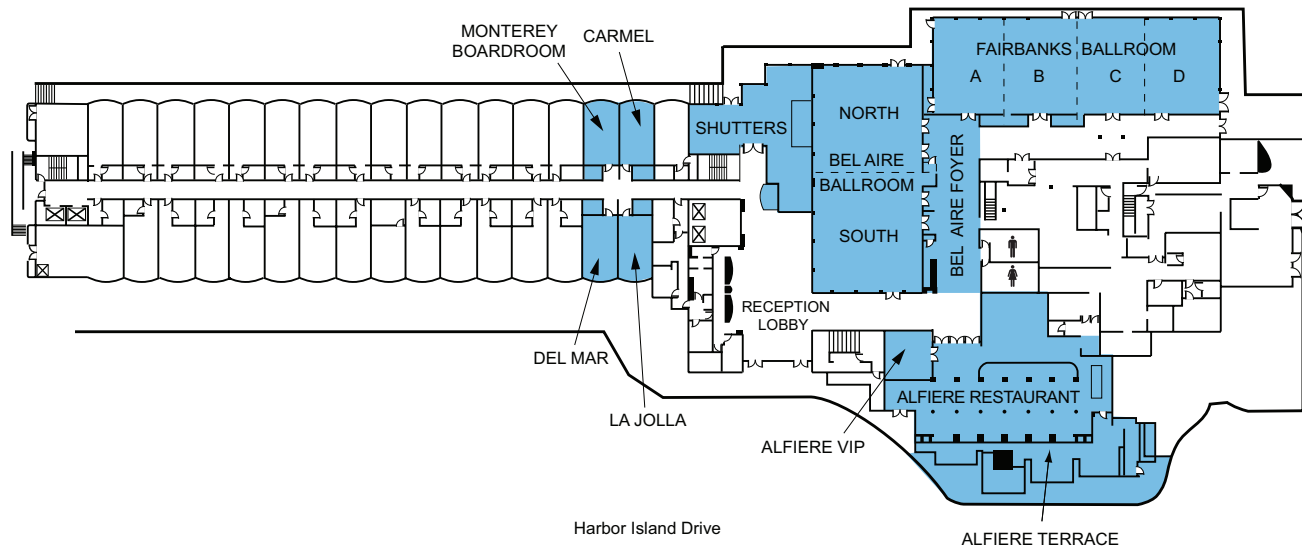

# Sheraton San Diego Hotel & Marina

1380 Harbor Island Drive • San Diego, California 92101 • United States  
Phone (619) 291-2900

**WEST TOWER - FOURTH FLOOR**

# Sheraton San Diego Hotel & Marina

1380 Harbor Island Drive • San Diego, California 92101 • United States  
Phone (619) 291-2900

**WEST TOWER - FIRST FLOOR**