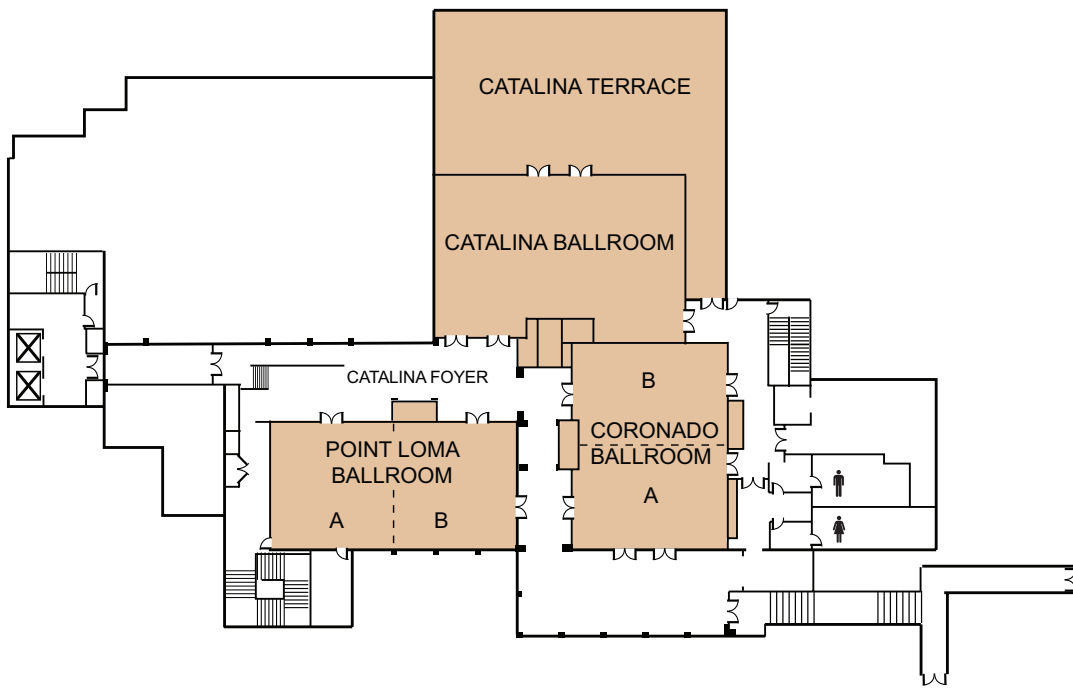

# Sheraton San Diego Hotel & Marina

1380 Harbor Island Drive • San Diego, California 92101 • United States  
Phone (619) 291-2900

**WEST TOWER - FOURTH FLOOR**