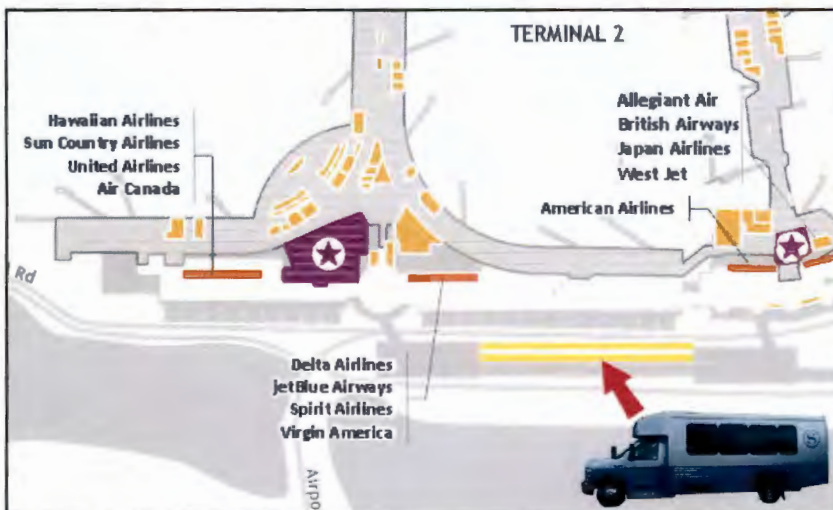

**Sheraton**  
SAN DIEGO HOTEL & MARINA

# Shuttle Information

Our airport shuttle runs between both towers (Marina Tower & Bay Tower) and the airport approximately every 20-25 minutes from 4:45 AM to 12:45 AM. Our shuttles are marked with a Sheraton San Diego Hotel & Marina logo. Upon arrival, please feel free to contact us at 619 291 2900 for an estimated time of arrival for the shuttle.

## TERMINAL 1:

Cross the Sky Bridge, then walk towards the airport and the shuttle stop will be located at the third island on the left, marked "Hotel Courtesy Shuttles"

## TERMINAL 2:

From baggage claim, cross the street, then go to the second island and walk left to signage marked "Hotel Courtesy Shuttles"

Please visit our website for more information about our complimentary airport shuttle service.  
[www.sheratonsandiegohotel.com/san-diego-airport-shuttle](http://www.sheratonsandiegohotel.com/san-diego-airport-shuttle)