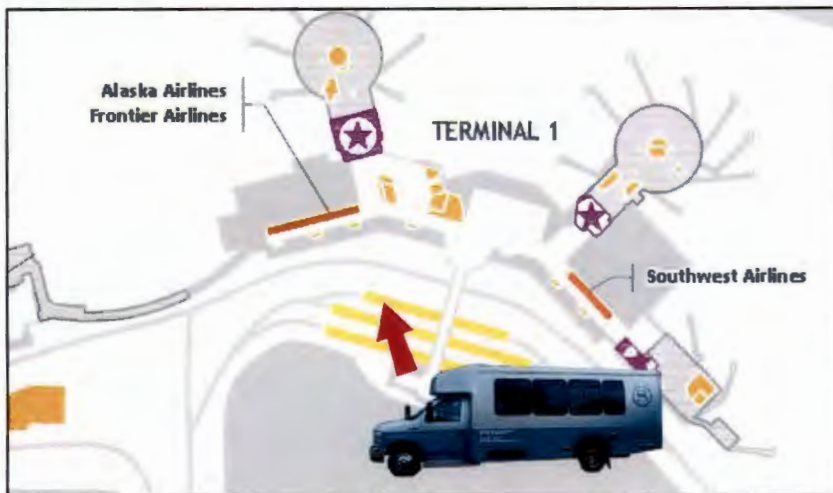

**Sheraton**  
SAN DIEGO HOTEL & MARINA

# Shuttle Information

Our airport shuttle runs between both towers (Marina Tower & Bay Tower) and the airport approximately every 20-25 minutes from 4:45 AM to 12:45 AM. Our shuttles are marked with a Sheraton San Diego Hotel & Marina logo. Upon arrival, please feel free to contact us at 619 291 2900 for an estimated time of arrival for the shuttle.

## TERMINAL 1:

Cross the Sky Bridge, then walk towards the airport and the shuttle stop will be located at the third island on the left, marked "Hotel Courtesy Shuttles"